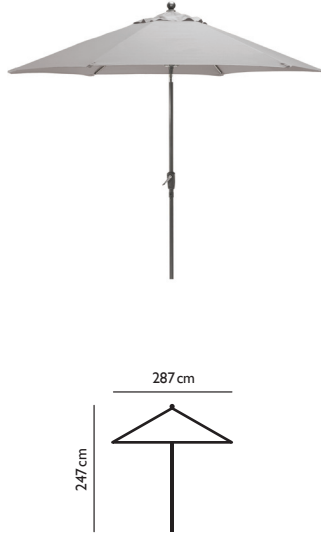

KETTLER

Henley accessories

KETTLER Henley parasols

Mix & Match

KETTLER 12 Month Warranty

2.5 free arm base weights
(450 x 450mm slabs - qty x2)
82010204 £49

Gazebo 3m x 3m
French Grey / Iron Grey
82008321 £575

John Lewis Plc, SW1E 5NN www.johnlewis.com

2.3m push up parasol
French Grey / Iron Grey
82010202 £99

2.9m wind up parasol
French Grey / Iron Grey
82010203 £125

2.5m square free arm parasol
French Grey / Iron Grey
82010201 £250

2.3m push up parasol
Pacific Blue / Mellow Mocha
82010206 £99

2.9m wind up parasol
Pacific Blue / Mellow Mocha
82010207 £125

2.5m square free arm parasol
Pacific Blue / Mellow Mocha
82010205 £250

*All sizes are in cm. All sizes are approximate and subject to change. **Assembly:** Partial assembly required. Full self-assembly required.