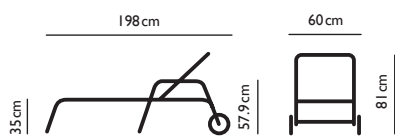

Lounger (with cushion)
82008323 **£399**