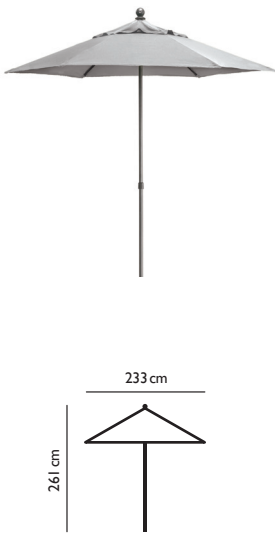

KETTLER

Henley accessories

KETTLER Henley parasols

Mix & Match

KETTLER 12 Month Warranty

2.5 free arm base weights
(450 x 450mm slabs - qty x2)
82010204 £49

Gazebo 3m x 3m
French Grey / Iron Grey
82008321 £575

John Lewis Plc, SW1E 5NN www.johnlewis.com

2.3m push up parasol
French Grey / Iron Grey
82010202 £99

2.9m wind up parasol
French Grey / Iron Grey
82010203 £125

2.5m square free arm parasol
French Grey / Iron Grey
82010201 £250

2.3m push up parasol
Pacific Blue / Mellow Mocha
82010206 £99

2.9m wind up parasol
Pacific Blue / Mellow Mocha
82010207 £125

2.5m square free arm parasol
Pacific Blue / Mellow Mocha
82010205 £250

*All sizes are in cm. All sizes are approximate and subject to change. **Assembly:** Partial assembly required. Full self-assembly required.