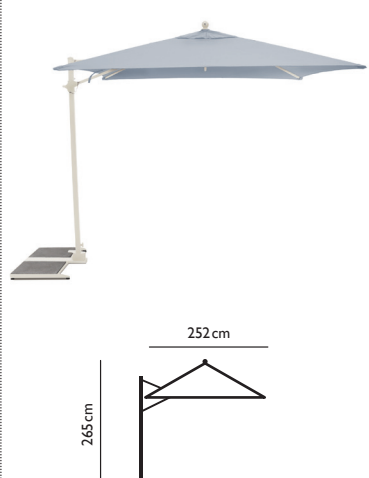

John Lewis Plc, SW1E 5NN www.johnlewis.com

2.3m push up parasol
French Grey / Iron Grey
82010202 £99

2.9m wind up parasol
French Grey / Iron Grey
82010203 £125

2.5m square free arm parasol
French Grey / Iron Grey
82010201 £250

2.3m push up parasol
Pacific Blue / Mellow Mocha
82010206 £99

2.9m wind up parasol
Pacific Blue / Mellow Mocha
82010207 £125

2.5m square free arm parasol
Pacific Blue / Mellow Mocha
82010205 £250

*All sizes are in cm. All sizes are approximate and subject to change. **Assembly:** Partial assembly required. Full self-assembly required.