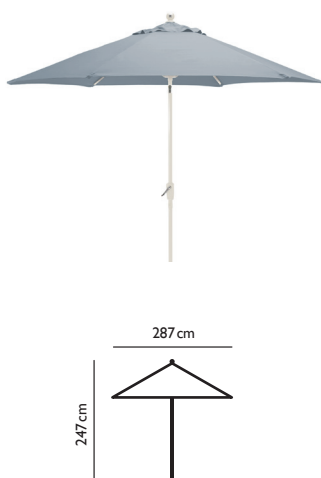

KETTLER

Henley accessories

KETTLER Henley parasols

Mix & Match

KETTLER 12 Month Warranty

2.5 free arm base weights
(450 x 450mm slabs - qty x2)
82010204 £49

Gazebo 3m x 3m
French Grey / Iron Grey
82008321 £575

John Lewis Plc, SW1E 5NN www.johnlewis.com

2.3m push up parasol
French Grey / Iron Grey
82010202 £99

2.9m wind up parasol
French Grey / Iron Grey
82010203 £125

2.5m square free arm parasol
French Grey / Iron Grey
82010201 £250

2.3m push up parasol
Pacific Blue / Mellow Mocha
82010206 £99

2.9m wind up parasol
Pacific Blue / Mellow Mocha
82010207 £125

2.5m square free arm parasol
Pacific Blue / Mellow Mocha
82010205 £250

*All sizes are in cm. All sizes are approximate and subject to change. **Assembly:** Partial assembly required. Full self-assembly required.