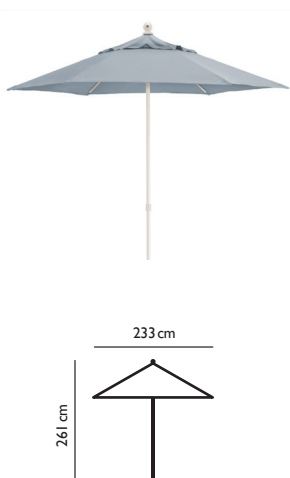

KETTLER

Henley accessories

KETTLER Henley parasols

Mix & Match

KETTLER 12 Month Warranty

2.5 free arm base weights
(450 x 450mm slabs - qty x2)
82010204 £49

Gazebo 3m x 3m
French Grey / Iron Grey
82008321 £575

John Lewis Plc, SW1E 5NN www.johnlewis.com

2.3m push up parasol
French Grey / Iron Grey
82010202 £99

2.9m wind up parasol
French Grey / Iron Grey
82010203 £125

2.5m square free arm parasol
French Grey / Iron Grey
82010201 £250

2.3m push up parasol
Pacific Blue / Mellow Mocha
82010206 £99

2.9m wind up parasol
Pacific Blue / Mellow Mocha
82010207 £125

2.5m square free arm parasol
Pacific Blue / Mellow Mocha
82010205 £250

*All sizes are in cm. All sizes are approximate and subject to change. **Assembly:** Partial assembly required. Full self-assembly required.