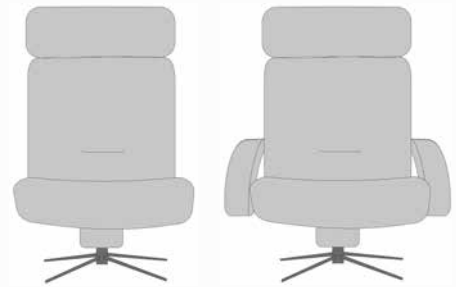

motionconcept **BORDINI** High Back

The clean and simple design makes this chair a first choice for those with a taste for the minimalist look. The Bordini high back feels at home in the living room but will also help to create an appealing office space. The high back chair includes an adjustable headrest, can be obtained with footstool and comes with or without arm rests.