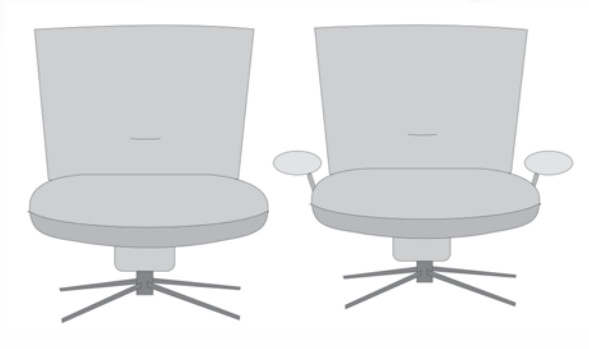

Svein Asbjørnsen:

“The special **motionconcept** movement which is a fitting located under the seat allowing the chair to follow you in all your small movements. The center-based suspension also provides an incredible form of freedom. Most chairs are articulated in the armrest, but this is articulated in the back. This means that we can design many kinds of chair, such as with or without arm rests. I guess in the future we will see more chair based use rather than sofas, for example, we can get four comfortable chairs without armrests around a table. **motionconcept will therefore fit well into in the modern living room.”**

motionconcept – an entirely new concept

- Reclining and Rocking, Non Friction Mechanism
- Micro and Macro Movements
- Natural Ergonomic Comfort

motionconcept ASCARI High Back

With its high back Ascari is a very elegant chair that really puts its signature on a living room. The chair is available with matching footstool and comes with or without arm rests.

motionconcept ASCARI Low Back

Smart and refined and well suited for small apartments or larger living rooms. For those who want to replace the couch and get a more stylish living room : four around a coffee table is great. The chair comes with or without arm rests.

motionconcept **IMOLA**

A really elegant chair that deserves pride of place in the living room. The round and elegant shapes of the Imola design provides the chair with a more feminine appeal. The Imola can be obtained with a footstool and comes with or without arm rests.