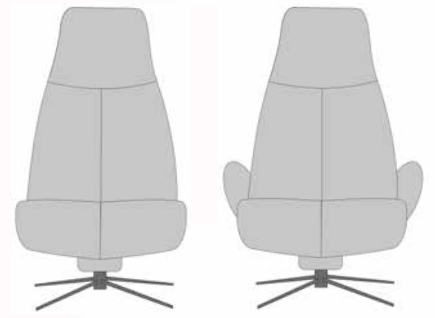

Svein Asbjørnsen:

“The special **motionconcept** movement which is a fitting located under the seat allowing the chair to follow you in all your small movements. The center-based suspension also provides an incredible form of freedom. Most chairs are articulated in the armrest, but this is articulated in the back. This means that we can design many kinds of chair, such as with or without arm rests. I guess in the future we will see more chair based use rather than sofas, for example, we can get four comfortable chairs without armrests around a table. **motionconcept will therefore fit well into in the modern living room.”**

motionconcept – an entirely new concept

- Reclining and Rocking, Non Friction Mechanism
- Micro and Macro Movements
- Natural Ergonomic Comfort

motionconcept ASCARI High Back

With its high back Ascari is a very elegant chair that really puts its signature on a living room. The chair is available with matching footstool and comes with or without arm rests.

motionconcept ASCARI Low Back

Smart and refined and well suited for small apartments or larger living rooms. For those who want to replace the couch and get a more stylish living room : four around a coffee table is great. The chair comes with or without arm rests.

motionconcept **IMOLA**

A really elegant chair that deserves pride of place in the living room. The round and elegant shapes of the Imola design provides the chair with a more feminine appeal. The Imola can be obtained with a footstool and comes with or without arm rests.