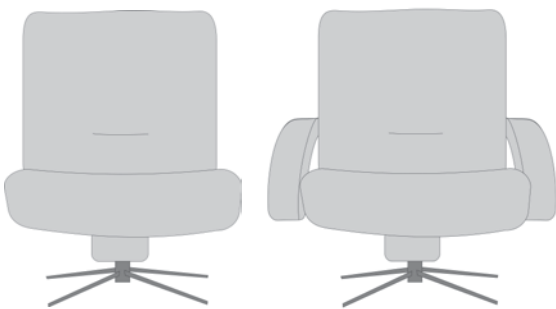

motionconcept TAZIO High & Low Back

A soft and enveloping shape and delicate design. Unlike the other variations of **motionconcept** Tazio has a deeper seat comfort and therefore does not require arm rests. The high back Tazio features an adjustable headrest and there is a matching footstool available.

motionconcept **BORDINI** High Back

The clean and simple design makes this chair a first choice for those with a taste for the minimalist look. The Bordini high back feels at home in the living room but will also help to create an appealing office space. The high back chair includes an adjustable headrest, can be obtained with footstool and comes with or without arm rests.

motionconcept **BORDINI** Low Back

This chair is equally at home in a meeting or in a living room. The simple expression of the design makes the chair a tasteful and elegant element in a modern home. The chair can be obtained with or without arm rests.