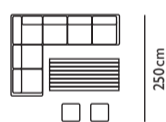

Free side table

Terms & conditions apply.
Offer available until 31st May 2018.
Subject to availability.

Palma corner with polywood table, rattan
(with taupe cushions)

82083260 **£1,749**

Palma corner with glass top table, rattan
(with taupe cushions)

82083301 **£1,649**

250 cm

Palma corner with polywood table, white wash
(with taupe cushions)

82080301 **£1,749**

Palma corner with glass top table, white wash
(with taupe cushions)

82083302 **£1,649**