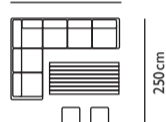

Palma corner with polywood table, rattan
(with taupe cushions. includes free side table, subject to availability.)

82083318 **£1,749**

Palma corner with glass top table, rattan
(with taupe cushions. includes free side table, subject to availability.)

82083316 **£1,649**

250 cm

Free side table

Terms & conditions apply.
Offer available until 31st May 2018.
Subject to availability.

Palma corner with polywood table, white wash
(with taupe cushions. includes free side table, subject to availability.)

82083315 **£1,749**

Palma corner with glass top table, white wash
(with taupe cushions. includes free side table, subject to availability.)

82083310 **£1,649**